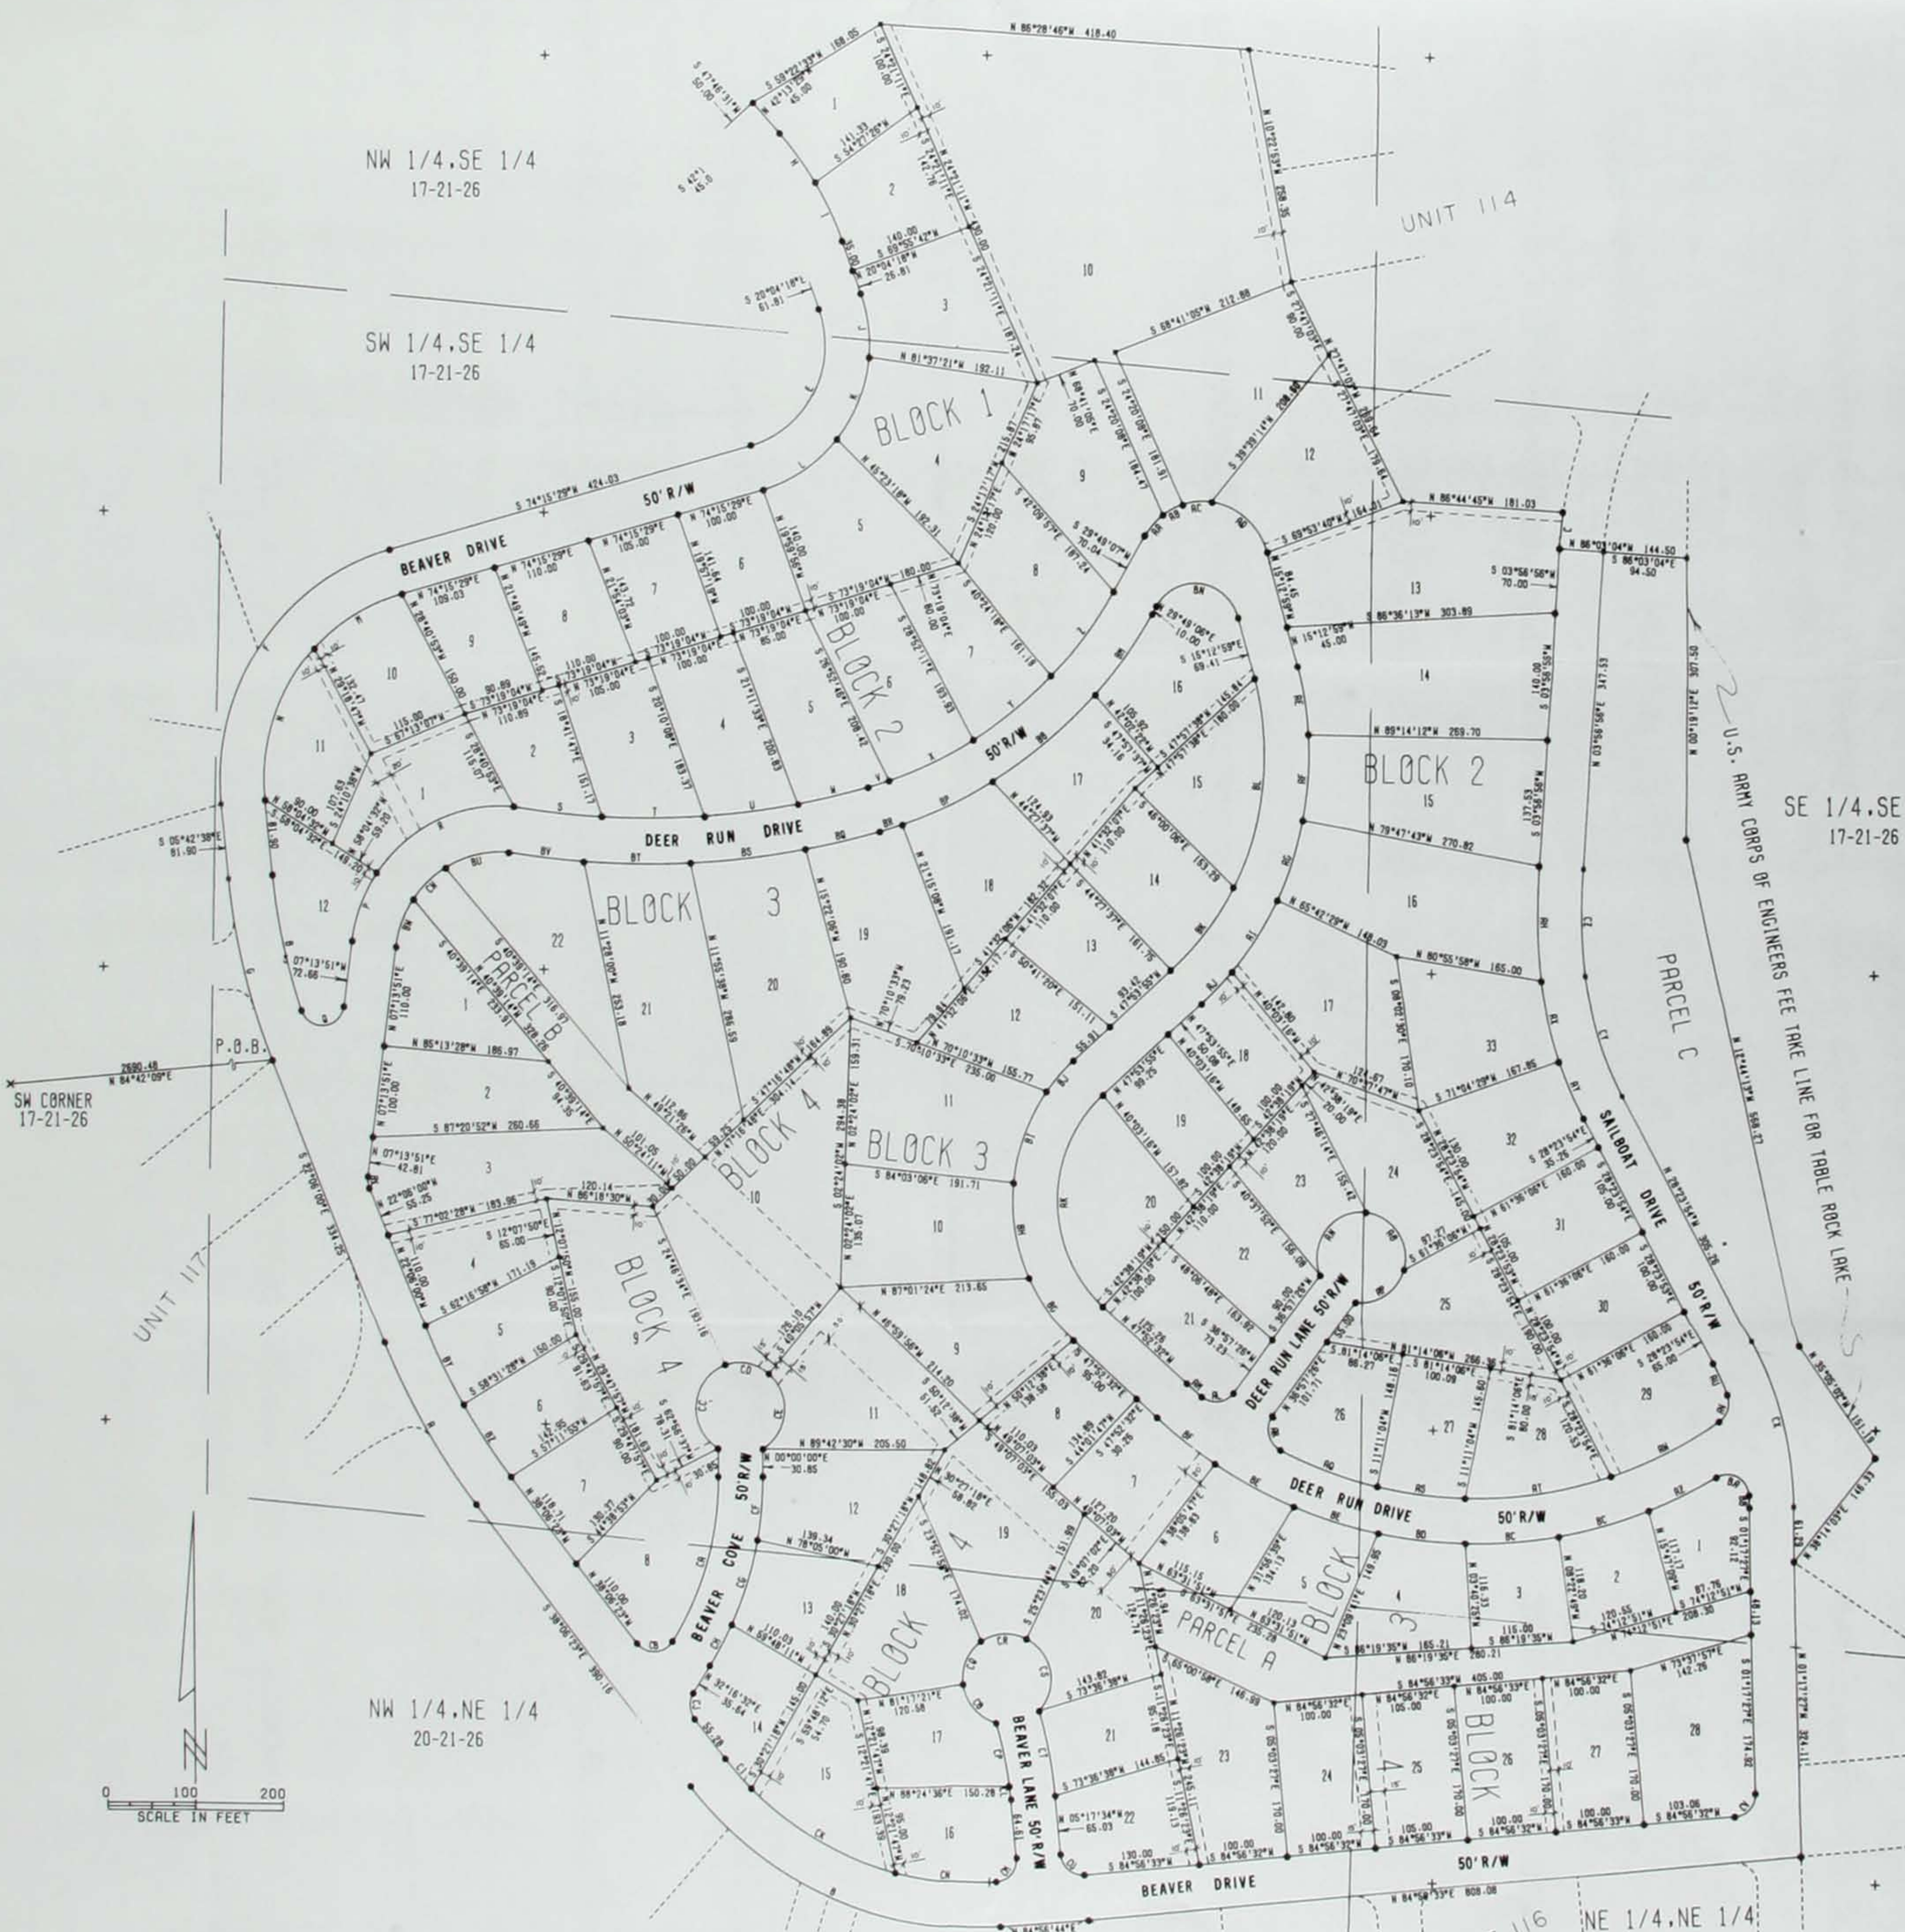

IN UNIT 115 ALL LOTS ARE ZONED R-1 - SINGLE FAMILY RESIDENTIAL.

For information concerning the construction, operation and maintenance of the improvements within this Plat, we refer you to your Federal Property Report.

NOTE: NOT A TRUE COPY OF THE RECORDED MAP. For detailed information, see plat as recorded in the Western District of Carroll County, Arkansas.